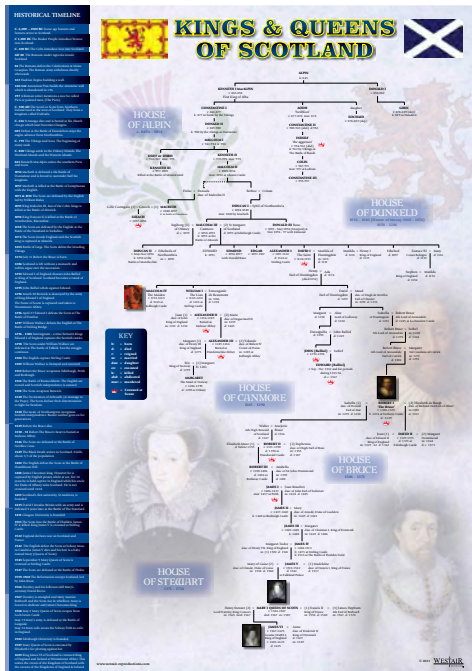

Highland Cow Pin Badge
Order Code: SHCOWPIN

Highland Cow Head Pendant
Order Code: SHCHP

Scottish Unicorn Pendant
Order Code: SUNP

Scottish Kings & Queens Timeline Poster
A3 Order Code: SKQPA3

Flat A3 Order Code: SKQPA3PB