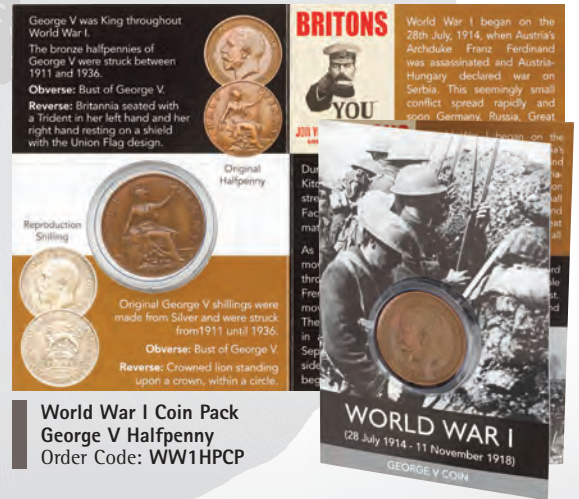

All Keyrings are now barcoded on a header card

NEW 2024