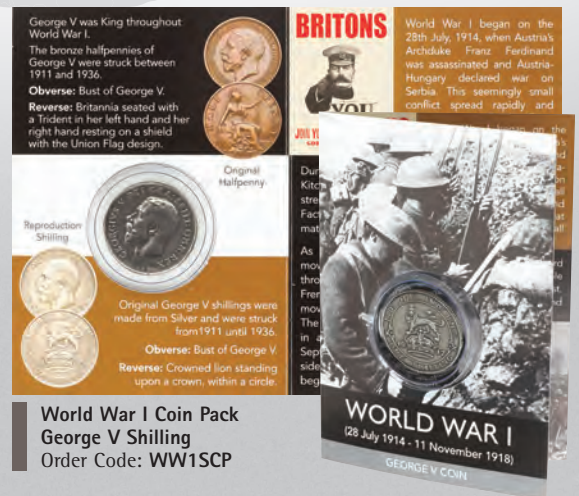

Trench Warfare Transfer Pack
Order Code: TWP

World War I Coin Pack George V Halfpenny
Order Code: WW1HPCP

Tommy Helmet Pencil Topper
Order Code: WW1TH/PT

Victoria Cross Pencil Topper
Order Code: CMVC/PT

Poppy Pencil Topper
Order Code: POP/PT