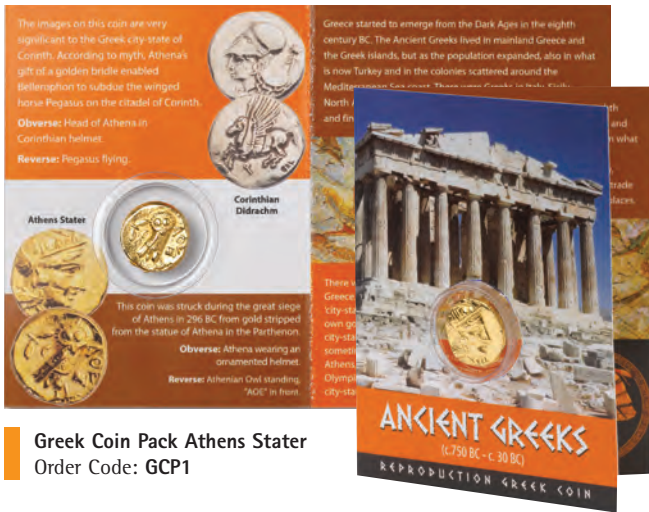

Greek Coin Pack Athens Stater
Order Code: GCP1