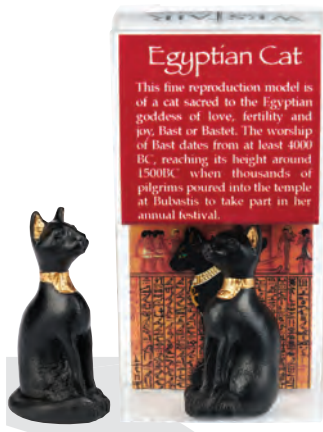

Egyptian Ostrich Quill
Order Code: OQUILL

Egyptian Peacock Quill
Order Code: EPCQUILL

ANCIENT

ANCIENT EGYPTIAN

EGYPTIAN

Mini Egyptian Cat
Order Code: CATRES

Medium Egyptian Cat
Order Code: MEDCATRES

Egyptian Mummy
Order Code: MUMRES