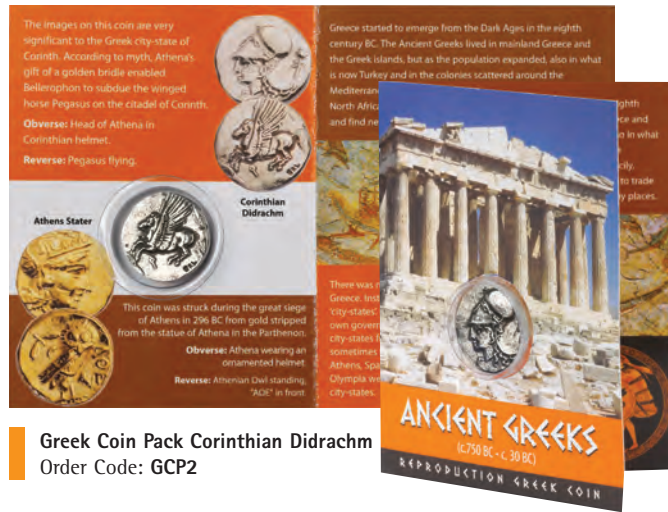

ANCIENT GREEK

All Keyrings are now barcoded on a header card

Greek Owl Key-Ring
Order Code: GOKR

Greek Helmet Key-Ring
Order Code: GRHKR

Greek Coin Key-Ring
Order Code: GCKR

Greek Warrior Figure Key-Ring
Order Code: GWKR

Greek Helmet Pencil Topper
Order Code: GRH/PT

Greek Coin Pack Athens Stater
Order Code: GCP1

Greek Coin Pack Corinthian Didrachm
Order Code: GCP2

Interlaced Gem Pendant
Order Code: IGP

Celtic Interlaced Ring
Order Code: CIR